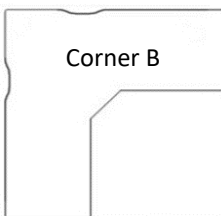

Modesty panel

Integrated power points

Digital controller with pre-set memory function

Bluetooth controller & phone app with pre-set memory function

Computer connection cable with desk control software

Additional Top Shape Options: