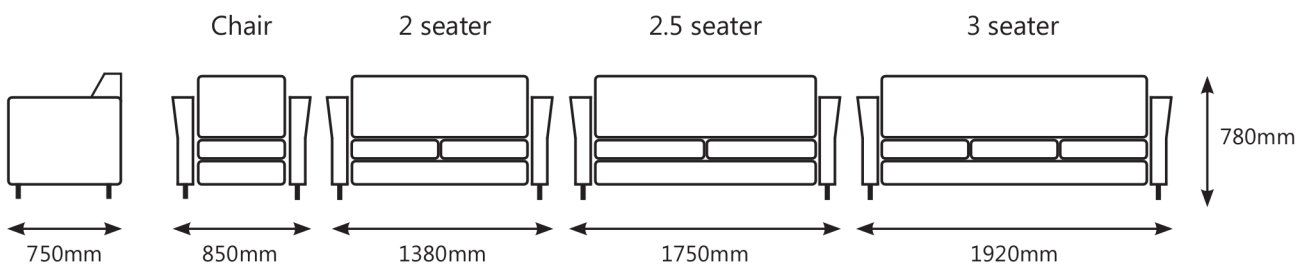

PLUTO

The PLUTO is a contemporary style, with loose seat cushions and fixed back, a subtle curve on the outer arm, and comes standard with wooden tapered legs and high density seat foam.

Available in a huge range of covering options – fabrics, vinyls or leather and comes complete with a 10 year guarantee.

PLUTO DIMENSIONS

E sales@pollett.co.nz | P 06 8435800