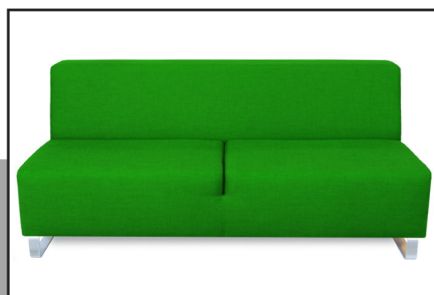

ORION DIMENSIONS

E sales@pollett.co.nz | P 06 8435800