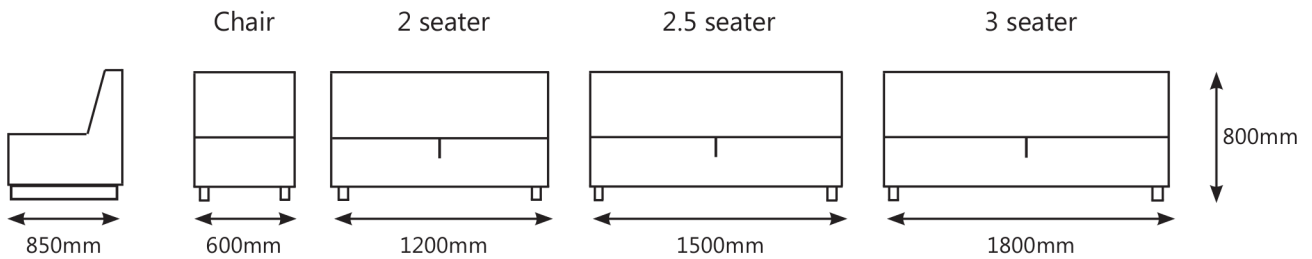

ORION DIMENSIONS

E sales@pollett.co.nz | P 06 8435800