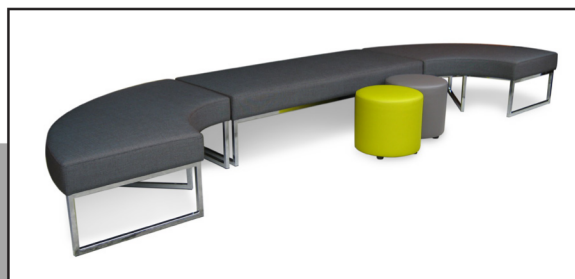

NICKLE

The NICKLE range is very modular, and can be arranged many ways, and come standard with a metal chrome leg system and high density seat foam.

Available in a huge range of covering options – fabrics, vinyls or leather and come complete with a 10 year guarantee.

NICKLE DIMENSIONS

4X Corners Top View

Rectangle Ottoman

Rectangles With backs

E sales@pollett.co.nz | P 06 8435800