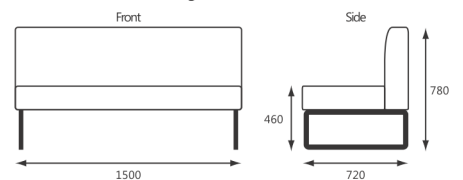

NICKLE DIMENSIONS

4X Corners Top View

Rectangle Ottoman

Rectangles With backs

E sales@pollett.co.nz | P 06 8435800