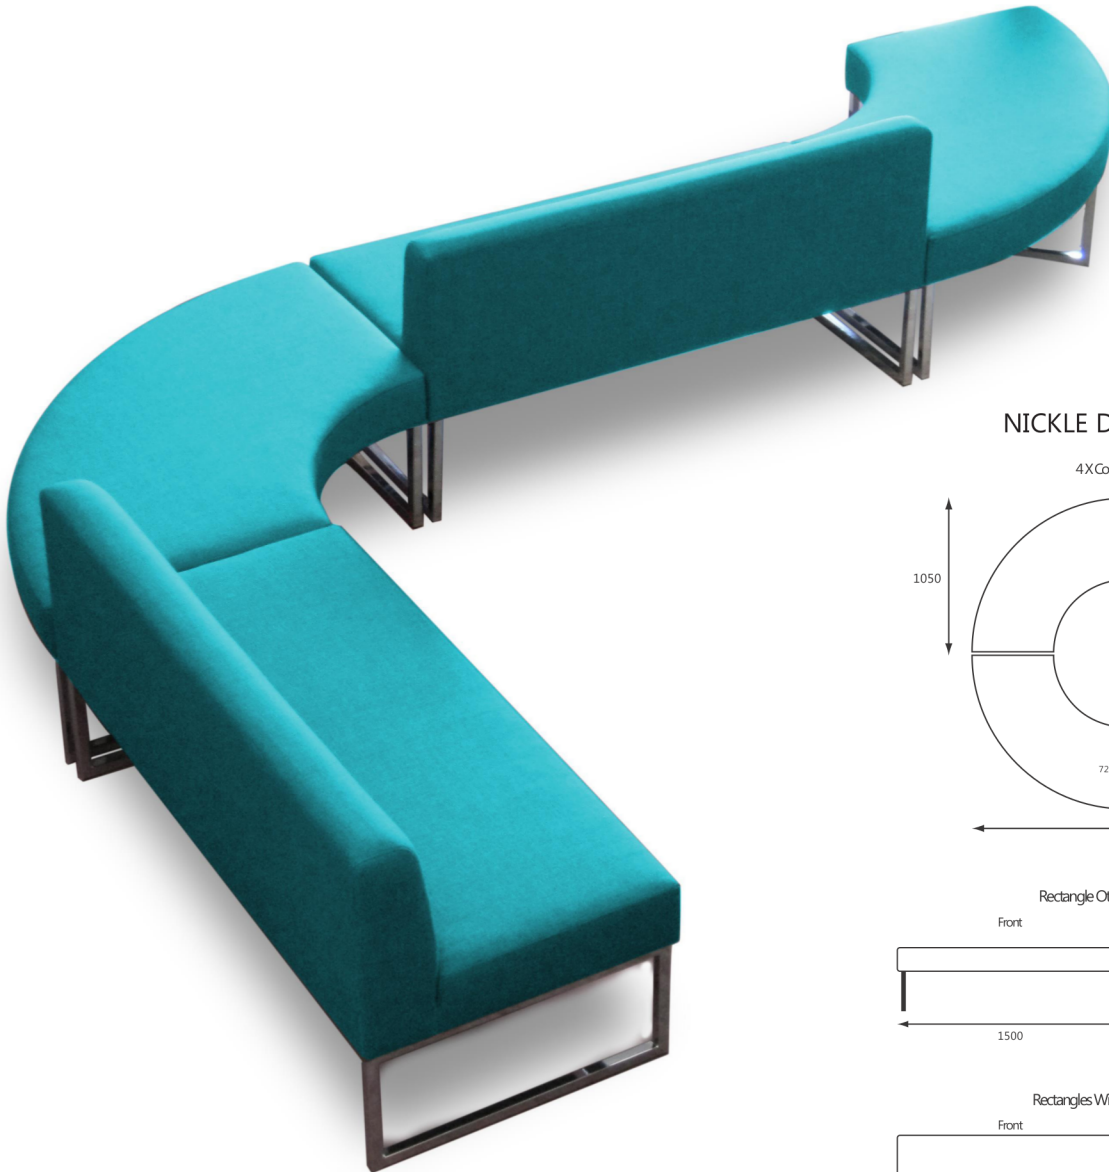

NICKLE

The NICKLE range is very modular, and can be arranged many ways, and come standard with a metal chrome leg system and high density seat foam.

Available in a huge range of covering options – fabrics, vinyls or leather and come complete with a 10 year guarantee.

NICKLE DIMENSIONS

4X Corners Top View

Rectangle Ottoman

Rectangles With backs

E sales@pollett.co.nz | P 06 8435800