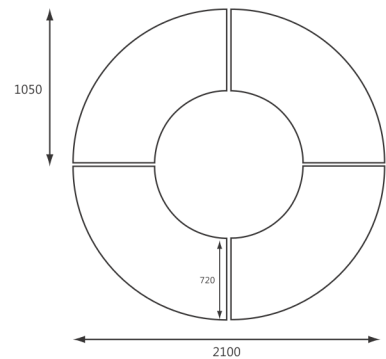

NICKLE DIMENSIONS

4X Corners Top View

Rectangle Ottoman

Rectangles With backs

E sales@pollett.co.nz | P 06 8435800