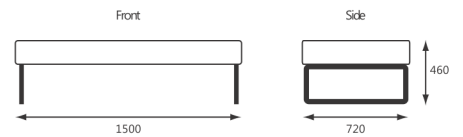

NICKLE DIMENSIONS

4X Corners Top View

Rectangle Ottoman

Rectangles With backs

E sales@pollett.co.nz | P 06 8435800