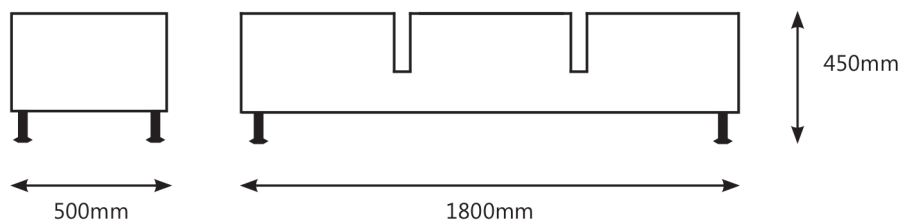

10yr
GUARANTEE

MADE
IN NZ

Pollett
FURNITURE
MANUFACTURERS

E sales@pollett.co.nz | P 06 8435800