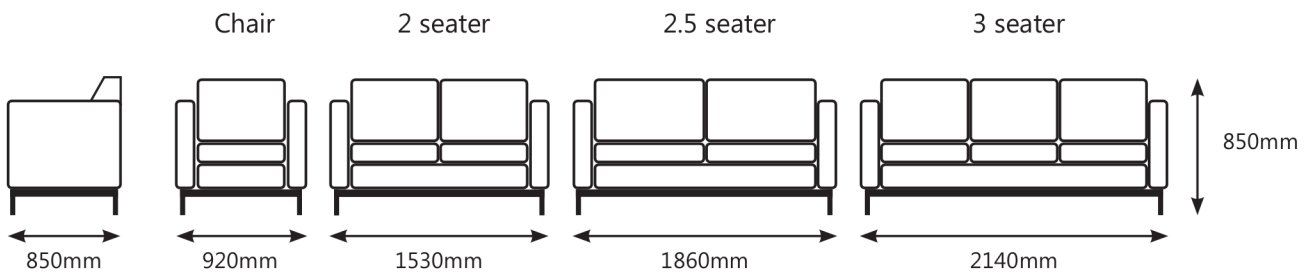

# LUCA

The LUCA is a pleasing modern style with loose cushions, and comes standard with metal powder-coated leg system and high density seat foam.

Available in a huge range of covering options – fabrics, vinyls or leather and comes complete with a 10year guarantee.

## LUCA DIMENSIONS

E sales@pollett.co.nz | P 06 8435800