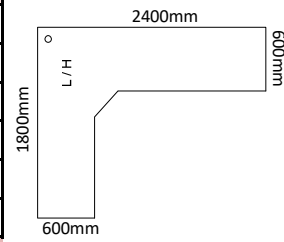

90° CORNER WORKSTATIONS - UNEQUAL LENGTHS			m³
CODE	Unequal Lengths	- 1800 L x ? x 600 d	CKD
ECW-70L	Left Hand - is on 1800 Side	1800 L x 2000 L x 600 d	0.12
ECW-71L	Left Hand - is on 1800 Side	1800 L x 2200 L x 600 d	0.13
ECW-72L	Left Hand - is on 1800 Side	1800 L x 2400 L x 600 d	0.13
ECW-73R	Right Hand - is on 1800 Side	2000 L x 1800 L x 600 d	0.12
ECW-74R	Right Hand - is on 1800 Side	2200 L x 1800 L x 600 d	0.13
ECW-75R	Right Hand - is on 1800 Side	2400 L x 1800 L x 600 d	0.13
CODE	Unequal Lengths	- 1800 L x ? x 700 d	
ECW-77L	Left Hand - is on 1800 Side	1800 L x 2000 L x 700 d	0.14
ECW-78L	Left Hand - is on 1800 Side	1800 L x 2200 L x 700 d	0.14
ECW-79L	Left Hand - is on 1800 Side	1800 L x 2400 L x 700 d	0.15
ECW-80R	Right Hand - is on 1800 Side	2000 L x 1800 L x 700 d	0.14
ECW-81R	Right Hand - is on 1800 Side	2200 L x 1800 L x 700 d	0.14
ECW-82R	Right Hand - is on 1800 Side	2400 L x 1800 L x 700 d	0.15