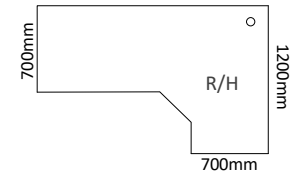

90° CORNER WORKSTATIONS - UNEQUAL LENGTHS			m³
CODE	Unequal Lengths	- 1200 L x ? x 600 d	CKD
ECW-30L	Left Hand - is on 1200 Side	1200 L x 1500 L x 600 d	0.10
ECW-31L	Left Hand - is on 1200 Side	1200 L x 1800 L x 600 d	0.10
ECW-32L	Left Hand - is on 1200 Side	1200 L x 2000 L x 600 d	0.11
ECW-33L	Left Hand - is on 1200 Side	1200 L x 2200 L x 600 d	0.11
ECW-34L	Left Hand - is on 1200 Side	1200 L x 2400 L x 600 d	0.12
ECW-36R	Right Hand - is on 1200 Side	1500 L x 1200 L x 600 d	0.10
ECW-37R	Right Hand - is on 1200 Side	1800 L x 1200 L x 600 d	0.10
ECW-38R	Right Hand - is on 1200 Side	2000 L x 1200 L x 600 d	0.11
ECW-39R	Right Hand - is on 1200 Side	2200 L x 1200 L x 600 d	0.11
ECW-40R	Right Hand - is on 1200 Side	2400 L x 1200 L x 600 d	0.12
CODE	Unequal Lengths	- 1200 L x ? x 700 d	
ECW-41L	Left Hand - is on 1200 Side	1200 L x 1800 L x 700 d	0.12
ECW-42L	Left Hand - is on 1200 Side	1200 L x 2000 L x 700 d	0.12
ECW-43L	Left Hand - is on 1200 Side	1200 L x 2200 L x 700 d	0.13
ECW-44L	Left Hand - is on 1200 Side	1200 L x 2400 L x 700 d	0.13
ECW-46R	Right Hand - is on 1200 Side	1800 L x 1200 L x 700 d	0.12
ECW-47R	Right Hand - is on 1200 Side	2000 L x 1200 L x 700 d	0.12
ECW-48R	Right Hand - is on 1200 Side	2200 L x 1200 L x 700 d	0.13
ECW-49R	Right Hand - is on 1200 Side	2400 L x 1200 L x 700 d	0.13
CODE	Unequal Lengths	- 1500 L x ? x 600 d	
ECW-50L	Left Hand - is on 1500 Side	1500 L x 1800 L x 600 d	0.11
ECW-51L	Left Hand - is on 1500 Side	1500 L x 2000 L x 600 d	0.12
ECW-52L	Left Hand - is on 1500 Side	1500 L x 2200 L x 600 d	0.12
ECW-53L	Left Hand - is on 1500 Side	1500 L x 2400 L x 600 d	0.13
ECW-54R	Right Hand - is on 1500 Side	1800 L x 1500 L x 600 d	0.11
ECW-55R	Right Hand - is on 1500 Side	2000 L x 1500 L x 600 d	0.12
ECW-56R	Right Hand - is on 1500 Side	2200 L x 1500 L x 600 d	0.12
ECW-57R	Right Hand - is on 1500 Side	2400 L x 1500 L x 600 d	0.13
CODE	Unequal Lengths	- 1500 L x ? x 700 d	
ECW-60L	Left Hand - is on 1500 Side	1500 L x 1800 L x 700 d	0.12
ECW-61L	Left Hand - is on 1500 Side	1500 L x 2000 L x 700 d	0.13
ECW-62L	Left Hand - is on 1500 Side	1500 L x 2200 L x 700 d	0.13
ECW-63L	Left Hand - is on 1500 Side	1500 L x 2400 L x 700 d	0.14
ECW-64R	Right Hand - is on 1500 Side	1800 L x 1500 L x 700 d	0.12
ECW-65R	Right Hand - is on 1500 Side	2000 L x 1500 L x 700 d	0.13
ECW-66R	Right Hand - is on 1500 Side	2200 L x 1500 L x 700 d	0.13
ECW-67R	Right Hand - is on 1500 Side	2400 L x 1500 L x 700 d	0.14