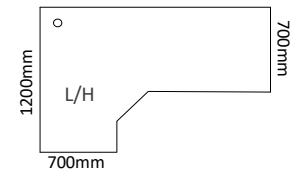

90° CORNER WORKSTATIONS - UNEQUAL LENGTHS			m³
CODE	Unequal Lengths	- 1200 L x ? x 600 d	CKD
ECW-30L	Left Hand - is on 1200 Side	1200 L x 1500 L x 600 d	0.10
ECW-31L	Left Hand - is on 1200 Side	1200 L x 1800 L x 600 d	0.10
ECW-32L	Left Hand - is on 1200 Side	1200 L x 2000 L x 600 d	0.11
ECW-33L	Left Hand - is on 1200 Side	1200 L x 2200 L x 600 d	0.11
ECW-34L	Left Hand - is on 1200 Side	1200 L x 2400 L x 600 d	0.12
ECW-36R	Right Hand - is on 1200 Side	1500 L x 1200 L x 600 d	0.10
ECW-37R	Right Hand - is on 1200 Side	1800 L x 1200 L x 600 d	0.10
ECW-38R	Right Hand - is on 1200 Side	2000 L x 1200 L x 600 d	0.11
ECW-39R	Right Hand - is on 1200 Side	2200 L x 1200 L x 600 d	0.11
ECW-40R	Right Hand - is on 1200 Side	2400 L x 1200 L x 600 d	0.12
CODE	Unequal Lengths	- 1200 L x ? x 700 d	
ECW-41L	Left Hand - is on 1200 Side	1200 L x 1800 L x 700 d	0.12
ECW-42L	Left Hand - is on 1200 Side	1200 L x 2000 L x 700 d	0.12
ECW-43L	Left Hand - is on 1200 Side	1200 L x 2200 L x 700 d	0.13
ECW-44L	Left Hand - is on 1200 Side	1200 L x 2400 L x 700 d	0.13
ECW-46R	Right Hand - is on 1200 Side	1800 L x 1200 L x 700 d	0.12
ECW-47R	Right Hand - is on 1200 Side	2000 L x 1200 L x 700 d	0.12
ECW-48R	Right Hand - is on 1200 Side	2200 L x 1200 L x 700 d	0.13
ECW-49R	Right Hand - is on 1200 Side	2400 L x 1200 L x 700 d	0.13
CODE	Unequal Lengths	- 1500 L x ? x 600 d	
ECW-50L	Left Hand - is on 1500 Side	1500 L x 1800 L x 600 d	0.11
ECW-51L	Left Hand - is on 1500 Side	1500 L x 2000 L x 600 d	0.12
ECW-52L	Left Hand - is on 1500 Side	1500 L x 2200 L x 600 d	0.12
ECW-53L	Left Hand - is on 1500 Side	1500 L x 2400 L x 600 d	0.13
ECW-54R	Right Hand - is on 1500 Side	1800 L x 1500 L x 600 d	0.11
ECW-55R	Right Hand - is on 1500 Side	2000 L x 1500 L x 600 d	0.12
ECW-56R	Right Hand - is on 1500 Side	2200 L x 1500 L x 600 d	0.12
ECW-57R	Right Hand - is on 1500 Side	2400 L x 1500 L x 600 d	0.13
CODE	Unequal Lengths	- 1500 L x ? x 700 d	
ECW-60L	Left Hand - is on 1500 Side	1500 L x 1800 L x 700 d	0.12
ECW-61L	Left Hand - is on 1500 Side	1500 L x 2000 L x 700 d	0.13
ECW-62L	Left Hand - is on 1500 Side	1500 L x 2200 L x 700 d	0.13
ECW-63L	Left Hand - is on 1500 Side	1500 L x 2400 L x 700 d	0.14
ECW-64R	Right Hand - is on 1500 Side	1800 L x 1500 L x 700 d	0.12
ECW-65R	Right Hand - is on 1500 Side	2000 L x 1500 L x 700 d	0.13
ECW-66R	Right Hand - is on 1500 Side	2200 L x 1500 L x 700 d	0.13
ECW-67R	Right Hand - is on 1500 Side	2400 L x 1500 L x 700 d	0.14