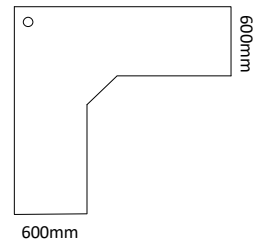

## 90° Corner Workstations

| 90° CORNER WORKSTATIONS - EQUAL LENGTHS |                                       |                         | m <sup>3</sup> |
|---|---------------------------------------|-------------------------|----------------|
| CODE                                    | Equal Lengths & Depths                | 600mm d                 | CKD            |
| ECW-02                                  | One Piece Top                         | 1200 L x 1200 L x 600 d | 0.09           |
| ECW-03                                  | One Piece Top                         | 1400 L x 1400 L x 600 d | 0.10           |
| ECW-05                                  | One Piece Top                         | 1500 L x 1500 L x 600 d | 0.10           |
| ECW-06                                  | One Piece Top                         | 1600 L x 1600 L x 600 d | 0.11           |
| ECW-07                                  | One Piece Top                         | 1700 L x 1700 L x 600 d | 0.11           |
| ECW-08                                  | One Piece Top                         | 1800 L x 1800 L x 600 d | 0.12           |
| ECWJ-10                                 | Top with Glued Joint on one side      | 2000 L x 2000 L x 600 d | 0.13           |
| ECWJ-11                                 | Top with Glued Joint on one side      | 2200 L x 2200 L x 600 d | 0.14           |
| ECWJ-12                                 | Top with Glued Joint on one side      | 2400 L x 2400 L x 600 d | 0.15           |
| CODE                                    | Equal Lengths & Depths                | 700mm d                 |                |
| ECW-15                                  | One Piece Top                         | 1500 L x 1500 L x 700 d | 0.12           |
| ECW-16                                  | One Piece Top                         | 1600 L x 1600 L x 700 d | 0.12           |
| ECW-17                                  | One Piece Top                         | 1700 L x 1700 L x 700 d | 0.13           |
| ECW-18                                  | One Piece Top                         | 1800 L x 1800 L x 700 d | 0.13           |
| ECWJ-23                                 | Top with Glued Joint on one side      | 2000 L x 2000 L x 700 d | 0.14           |
| ECWJ-24                                 | Top with Glued Joint on one side      | 2200 L x 2200 L x 700 d | 0.15           |
| ECWJ-25                                 | Top with Glued Joint on one side      | 2400 L x 2400 L x 700 d | 0.16           |
| CODE                                    | Equal Lengths & Depths                | 800mm d                 |                |
| ECW-26                                  | One Piece Top - with slab legs        | 1700 L x 1700 L x 800 d | 0.13           |
| ECW-27                                  | One Piece Top - with slab legs        | 1800 L x 1800 L x 800 d | 0.13           |
| ECWJ-28                                 | Top has Glue Joint on one side length | 2000 L x 2000 L x 800 d | 0.15           |
| ECWJ-29                                 | Top has Glue Joint on one side length | 2400 L x 2400 L x 800 d | 0.17           |