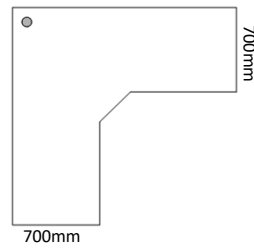

## 90° Corner Workstations

| 90° CORNER WORKSTATIONS - EQUAL LENGTHS |                                       |                         | m <sup>3</sup> |
|---|---------------------------------------|-------------------------|----------------|
| CODE                                    | Equal Lengths & Depths                | 600mm d                 | CKD            |
| ECW-02                                  | One Piece Top                         | 1200 L x 1200 L x 600 d | 0.09           |
| ECW-03                                  | One Piece Top                         | 1400 L x 1400 L x 600 d | 0.10           |
| ECW-05                                  | One Piece Top                         | 1500 L x 1500 L x 600 d | 0.10           |
| ECW-06                                  | One Piece Top                         | 1600 L x 1600 L x 600 d | 0.11           |
| ECW-07                                  | One Piece Top                         | 1700 L x 1700 L x 600 d | 0.11           |
| ECW-08                                  | One Piece Top                         | 1800 L x 1800 L x 600 d | 0.12           |
| ECWJ-10                                 | Top with Glued Joint on one side      | 2000 L x 2000 L x 600 d | 0.13           |
| ECWJ-11                                 | Top with Glued Joint on one side      | 2200 L x 2200 L x 600 d | 0.14           |
| ECWJ-12                                 | Top with Glued Joint on one side      | 2400 L x 2400 L x 600 d | 0.15           |
| CODE                                    | Equal Lengths & Depths                | 700mm d                 |                |
| ECW-15                                  | One Piece Top                         | 1500 L x 1500 L x 700 d | 0.12           |
| ECW-16                                  | One Piece Top                         | 1600 L x 1600 L x 700 d | 0.12           |
| ECW-17                                  | One Piece Top                         | 1700 L x 1700 L x 700 d | 0.13           |
| ECW-18                                  | One Piece Top                         | 1800 L x 1800 L x 700 d | 0.13           |
| ECWJ-23                                 | Top with Glued Joint on one side      | 2000 L x 2000 L x 700 d | 0.14           |
| ECWJ-24                                 | Top with Glued Joint on one side      | 2200 L x 2200 L x 700 d | 0.15           |
| ECWJ-25                                 | Top with Glued Joint on one side      | 2400 L x 2400 L x 700 d | 0.16           |
| CODE                                    | Equal Lengths & Depths                | 800mm d                 |                |
| ECW-26                                  | One Piece Top - with slab legs        | 1700 L x 1700 L x 800 d | 0.13           |
| ECW-27                                  | One Piece Top - with slab legs        | 1800 L x 1800 L x 800 d | 0.13           |
| ECWJ-28                                 | Top has Glue Joint on one side length | 2000 L x 2000 L x 800 d | 0.15           |
| ECWJ-29                                 | Top has Glue Joint on one side length | 2400 L x 2400 L x 800 d | 0.17           |