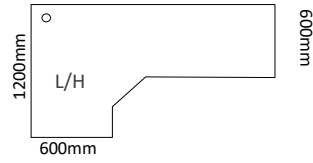

90° CORNER WORKSTATIONS - UNEQUAL LENGTHS			m³
CODE	Unequal Lengths	- 1200 L x ? x 600 d	CKD
ECW-30L	Left Hand - is on 1200 Side	1200 L x 1500 L x 600 d	0.10
ECW-31L	Left Hand - is on 1200 Side	1200 L x 1800 L x 600 d	0.10
ECW-32L	Left Hand - is on 1200 Side	1200 L x 2000 L x 600 d	0.11
ECW-33L	Left Hand - is on 1200 Side	1200 L x 2200 L x 600 d	0.11
ECW-34L	Left Hand - is on 1200 Side	1200 L x 2400 L x 600 d	0.12
ECW-36R	Right Hand - is on 1200 Side	1500 L x 1200 L x 600 d	0.10
ECW-37R	Right Hand - is on 1200 Side	1800 L x 1200 L x 600 d	0.10
ECW-38R	Right Hand - is on 1200 Side	2000 L x 1200 L x 600 d	0.11
ECW-39R	Right Hand - is on 1200 Side	2200 L x 1200 L x 600 d	0.11
ECW-40R	Right Hand - is on 1200 Side	2400 L x 1200 L x 600 d	0.12
CODE	Unequal Lengths	- 1200 L x ? x 700 d	
ECW-41L	Left Hand - is on 1200 Side	1200 L x 1800 L x 700 d	0.12
ECW-42L	Left Hand - is on 1200 Side	1200 L x 2000 L x 700 d	0.12
ECW-43L	Left Hand - is on 1200 Side	1200 L x 2200 L x 700 d	0.13
ECW-44L	Left Hand - is on 1200 Side	1200 L x 2400 L x 700 d	0.13
ECW-46R	Right Hand - is on 1200 Side	1800 L x 1200 L x 700 d	0.12
ECW-47R	Right Hand - is on 1200 Side	2000 L x 1200 L x 700 d	0.12
ECW-48R	Right Hand - is on 1200 Side	2200 L x 1200 L x 700 d	0.13
ECW-49R	Right Hand - is on 1200 Side	2400 L x 1200 L x 700 d	0.13
CODE	Unequal Lengths	- 1500 L x ? x 600 d	
ECW-50L	Left Hand - is on 1500 Side	1500 L x 1800 L x 600 d	0.11
ECW-51L	Left Hand - is on 1500 Side	1500 L x 2000 L x 600 d	0.12
ECW-52L	Left Hand - is on 1500 Side	1500 L x 2200 L x 600 d	0.12
ECW-53L	Left Hand - is on 1500 Side	1500 L x 2400 L x 600 d	0.13
ECW-54R	Right Hand - is on 1500 Side	1800 L x 1500 L x 600 d	0.11
ECW-55R	Right Hand - is on 1500 Side	2000 L x 1500 L x 600 d	0.12
ECW-56R	Right Hand - is on 1500 Side	2200 L x 1500 L x 600 d	0.12
ECW-57R	Right Hand - is on 1500 Side	2400 L x 1500 L x 600 d	0.13
CODE	Unequal Lengths	- 1500 L x ? x 700 d	
ECW-60L	Left Hand - is on 1500 Side	1500 L x 1800 L x 700 d	0.12
ECW-61L	Left Hand - is on 1500 Side	1500 L x 2000 L x 700 d	0.13
ECW-62L	Left Hand - is on 1500 Side	1500 L x 2200 L x 700 d	0.13
ECW-63L	Left Hand - is on 1500 Side	1500 L x 2400 L x 700 d	0.14
ECW-64R	Right Hand - is on 1500 Side	1800 L x 1500 L x 700 d	0.12
ECW-65R	Right Hand - is on 1500 Side	2000 L x 1500 L x 700 d	0.13
ECW-66R	Right Hand - is on 1500 Side	2200 L x 1500 L x 700 d	0.13
ECW-67R	Right Hand - is on 1500 Side	2400 L x 1500 L x 700 d	0.14