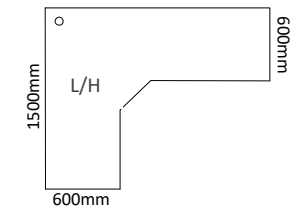

90° CORNER WORKSTATIONS - UNEQUAL LENGTHS			m³
CODE	Unequal Lengths	- 1200 L x ? x 600 d	CKD
ECW-30L	Left Hand - is on 1200 Side	1200 L x 1500 L x 600 d	0.10
ECW-31L	Left Hand - is on 1200 Side	1200 L x 1800 L x 600 d	0.10
ECW-32L	Left Hand - is on 1200 Side	1200 L x 2000 L x 600 d	0.11
ECW-33L	Left Hand - is on 1200 Side	1200 L x 2200 L x 600 d	0.11
ECW-34L	Left Hand - is on 1200 Side	1200 L x 2400 L x 600 d	0.12
ECW-36R	Right Hand - is on 1200 Side	1500 L x 1200 L x 600 d	0.10
ECW-37R	Right Hand - is on 1200 Side	1800 L x 1200 L x 600 d	0.10
ECW-38R	Right Hand - is on 1200 Side	2000 L x 1200 L x 600 d	0.11
ECW-39R	Right Hand - is on 1200 Side	2200 L x 1200 L x 600 d	0.11
ECW-40R	Right Hand - is on 1200 Side	2400 L x 1200 L x 600 d	0.12
CODE	Unequal Lengths	- 1200 L x ? x 700 d	
ECW-41L	Left Hand - is on 1200 Side	1200 L x 1800 L x 700 d	0.12
ECW-42L	Left Hand - is on 1200 Side	1200 L x 2000 L x 700 d	0.12
ECW-43L	Left Hand - is on 1200 Side	1200 L x 2200 L x 700 d	0.13
ECW-44L	Left Hand - is on 1200 Side	1200 L x 2400 L x 700 d	0.13
ECW-46R	Right Hand - is on 1200 Side	1800 L x 1200 L x 700 d	0.12
ECW-47R	Right Hand - is on 1200 Side	2000 L x 1200 L x 700 d	0.12
ECW-48R	Right Hand - is on 1200 Side	2200 L x 1200 L x 700 d	0.13
ECW-49R	Right Hand - is on 1200 Side	2400 L x 1200 L x 700 d	0.13
CODE	Unequal Lengths	- 1500 L x ? x 600 d	
ECW-50L	Left Hand - is on 1500 Side	1500 L x 1800 L x 600 d	0.11
ECW-51L	Left Hand - is on 1500 Side	1500 L x 2000 L x 600 d	0.12
ECW-52L	Left Hand - is on 1500 Side	1500 L x 2200 L x 600 d	0.12
ECW-53L	Left Hand - is on 1500 Side	1500 L x 2400 L x 600 d	0.13
ECW-54R	Right Hand - is on 1500 Side	1800 L x 1500 L x 600 d	0.11
ECW-55R	Right Hand - is on 1500 Side	2000 L x 1500 L x 600 d	0.12
ECW-56R	Right Hand - is on 1500 Side	2200 L x 1500 L x 600 d	0.12
ECW-57R	Right Hand - is on 1500 Side	2400 L x 1500 L x 600 d	0.13
CODE	Unequal Lengths	- 1500 L x ? x 700 d	
ECW-60L	Left Hand - is on 1500 Side	1500 L x 1800 L x 700 d	0.12
ECW-61L	Left Hand - is on 1500 Side	1500 L x 2000 L x 700 d	0.13
ECW-62L	Left Hand - is on 1500 Side	1500 L x 2200 L x 700 d	0.13
ECW-63L	Left Hand - is on 1500 Side	1500 L x 2400 L x 700 d	0.14
ECW-64R	Right Hand - is on 1500 Side	1800 L x 1500 L x 700 d	0.12
ECW-65R	Right Hand - is on 1500 Side	2000 L x 1500 L x 700 d	0.13
ECW-66R	Right Hand - is on 1500 Side	2200 L x 1500 L x 700 d	0.13
ECW-67R	Right Hand - is on 1500 Side	2400 L x 1500 L x 700 d	0.14