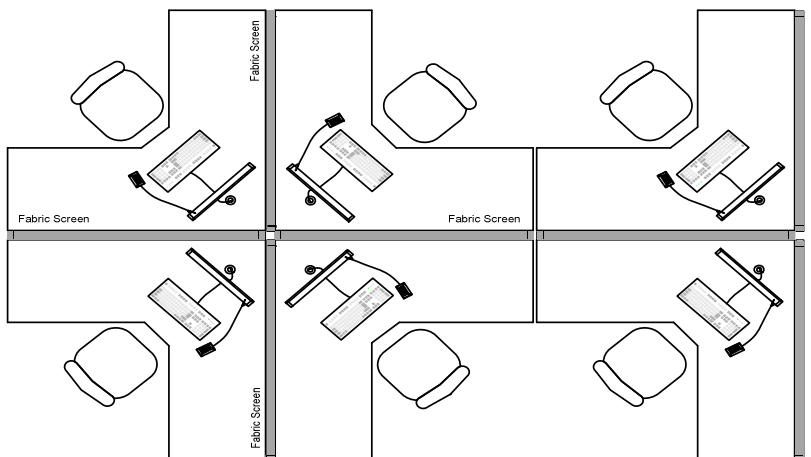

* Refer to Fabric screens price list for sizes and pricing