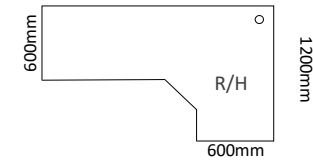

90° CORNER WORKSTATIONS - UNEQUAL LENGTHS			m³
CODE	Unequal Lengths	- 1200 L x ? x 600 d	CKD
ECW-30L	Left Hand - is on 1200 Side	1200 L x 1500 L x 600 d	0.10
ECW-31L	Left Hand - is on 1200 Side	1200 L x 1800 L x 600 d	0.10
ECW-32L	Left Hand - is on 1200 Side	1200 L x 2000 L x 600 d	0.11
ECW-33L	Left Hand - is on 1200 Side	1200 L x 2200 L x 600 d	0.11
ECW-34L	Left Hand - is on 1200 Side	1200 L x 2400 L x 600 d	0.12
ECW-36R	Right Hand - is on 1200 Side	1500 L x 1200 L x 600 d	0.10
ECW-37R	Right Hand - is on 1200 Side	1800 L x 1200 L x 600 d	0.10
ECW-38R	Right Hand - is on 1200 Side	2000 L x 1200 L x 600 d	0.11
ECW-39R	Right Hand - is on 1200 Side	2200 L x 1200 L x 600 d	0.11
ECW-40R	Right Hand - is on 1200 Side	2400 L x 1200 L x 600 d	0.12
CODE	Unequal Lengths	- 1200 L x ? x 700 d	
ECW-41L	Left Hand - is on 1200 Side	1200 L x 1800 L x 700 d	0.12
ECW-42L	Left Hand - is on 1200 Side	1200 L x 2000 L x 700 d	0.12
ECW-43L	Left Hand - is on 1200 Side	1200 L x 2200 L x 700 d	0.13
ECW-44L	Left Hand - is on 1200 Side	1200 L x 2400 L x 700 d	0.13
ECW-46R	Right Hand - is on 1200 Side	1800 L x 1200 L x 700 d	0.12
ECW-47R	Right Hand - is on 1200 Side	2000 L x 1200 L x 700 d	0.12
ECW-48R	Right Hand - is on 1200 Side	2200 L x 1200 L x 700 d	0.13
ECW-49R	Right Hand - is on 1200 Side	2400 L x 1200 L x 700 d	0.13
CODE	Unequal Lengths	- 1500 L x ? x 600 d	
ECW-50L	Left Hand - is on 1500 Side	1500 L x 1800 L x 600 d	0.11
ECW-51L	Left Hand - is on 1500 Side	1500 L x 2000 L x 600 d	0.12
ECW-52L	Left Hand - is on 1500 Side	1500 L x 2200 L x 600 d	0.12
ECW-53L	Left Hand - is on 1500 Side	1500 L x 2400 L x 600 d	0.13
ECW-54R	Right Hand - is on 1500 Side	1800 L x 1500 L x 600 d	0.11
ECW-55R	Right Hand - is on 1500 Side	2000 L x 1500 L x 600 d	0.12
ECW-56R	Right Hand - is on 1500 Side	2200 L x 1500 L x 600 d	0.12
ECW-57R	Right Hand - is on 1500 Side	2400 L x 1500 L x 600 d	0.13
CODE	Unequal Lengths	- 1500 L x ? x 700 d	
ECW-60L	Left Hand - is on 1500 Side	1500 L x 1800 L x 700 d	0.12
ECW-61L	Left Hand - is on 1500 Side	1500 L x 2000 L x 700 d	0.13
ECW-62L	Left Hand - is on 1500 Side	1500 L x 2200 L x 700 d	0.13
ECW-63L	Left Hand - is on 1500 Side	1500 L x 2400 L x 700 d	0.14
ECW-64R	Right Hand - is on 1500 Side	1800 L x 1500 L x 700 d	0.12
ECW-65R	Right Hand - is on 1500 Side	2000 L x 1500 L x 700 d	0.13
ECW-66R	Right Hand - is on 1500 Side	2200 L x 1500 L x 700 d	0.13
ECW-67R	Right Hand - is on 1500 Side	2400 L x 1500 L x 700 d	0.14