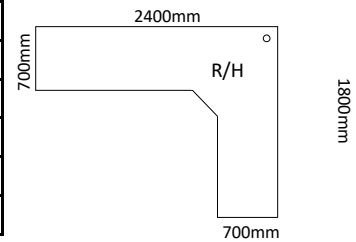

90° CORNER WORKSTATIONS - UNEQUAL LENGTHS			m³
CODE	Unequal Lengths	- 1800 L x ? x 600 d	CKD
ECW-70L	Left Hand - is on 1800 Side	1800 L x 2000 L x 600 d	0.12
ECW-71L	Left Hand - is on 1800 Side	1800 L x 2200 L x 600 d	0.13
ECW-72L	Left Hand - is on 1800 Side	1800 L x 2400 L x 600 d	0.13
ECW-73R	Right Hand - is on 1800 Side	2000 L x 1800 L x 600 d	0.12
ECW-74R	Right Hand - is on 1800 Side	2200 L x 1800 L x 600 d	0.13
ECW-75R	Right Hand - is on 1800 Side	2400 L x 1800 L x 600 d	0.13
CODE	Unequal Lengths	- 1800 L x ? x 700 d	
ECW-77L	Left Hand - is on 1800 Side	1800 L x 2000 L x 700 d	0.14
ECW-78L	Left Hand - is on 1800 Side	1800 L x 2200 L x 700 d	0.14
ECW-79L	Left Hand - is on 1800 Side	1800 L x 2400 L x 700 d	0.15
ECW-80R	Right Hand - is on 1800 Side	2000 L x 1800 L x 700 d	0.14
ECW-81R	Right Hand - is on 1800 Side	2200 L x 1800 L x 700 d	0.14
ECW-82R	Right Hand - is on 1800 Side	2400 L x 1800 L x 700 d	0.15