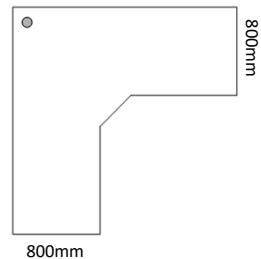

## 90° Corner Workstations

| 90° CORNER WORKSTATIONS - EQUAL LENGTHS |                                       |                         | m <sup>3</sup> |
|---|---------------------------------------|-------------------------|----------------|
| CODE                                    | Equal Lengths & Depths                | 600mm d                 | CKD            |
| ECW-02                                  | One Piece Top                         | 1200 L x 1200 L x 600 d | 0.09           |
| ECW-03                                  | One Piece Top                         | 1400 L x 1400 L x 600 d | 0.10           |
| ECW-05                                  | One Piece Top                         | 1500 L x 1500 L x 600 d | 0.10           |
| ECW-06                                  | One Piece Top                         | 1600 L x 1600 L x 600 d | 0.11           |
| ECW-07                                  | One Piece Top                         | 1700 L x 1700 L x 600 d | 0.11           |
| ECW-08                                  | One Piece Top                         | 1800 L x 1800 L x 600 d | 0.12           |
| ECWJ-10                                 | Top with Glued Joint on one side      | 2000 L x 2000 L x 600 d | 0.13           |
| ECWJ-11                                 | Top with Glued Joint on one side      | 2200 L x 2200 L x 600 d | 0.14           |
| ECWJ-12                                 | Top with Glued Joint on one side      | 2400 L x 2400 L x 600 d | 0.15           |
| CODE                                    | Equal Lengths & Depths                | 700mm d                 |                |
| ECW-15                                  | One Piece Top                         | 1500 L x 1500 L x 700 d | 0.12           |
| ECW-16                                  | One Piece Top                         | 1600 L x 1600 L x 700 d | 0.12           |
| ECW-17                                  | One Piece Top                         | 1700 L x 1700 L x 700 d | 0.13           |
| ECW-18                                  | One Piece Top                         | 1800 L x 1800 L x 700 d | 0.13           |
| ECWJ-23                                 | Top with Glued Joint on one side      | 2000 L x 2000 L x 700 d | 0.14           |
| ECWJ-24                                 | Top with Glued Joint on one side      | 2200 L x 2200 L x 700 d | 0.15           |
| ECWJ-25                                 | Top with Glued Joint on one side      | 2400 L x 2400 L x 700 d | 0.16           |
| CODE                                    | Equal Lengths & Depths                | 800mm d                 |                |
| ECW-26                                  | One Piece Top - with slab legs        | 1700 L x 1700 L x 800 d | 0.13           |
| ECW-27                                  | One Piece Top - with slab legs        | 1800 L x 1800 L x 800 d | 0.13           |
| ECWJ-28                                 | Top has Glue Joint on one side length | 2000 L x 2000 L x 800 d | 0.15           |
| ECWJ-29                                 | Top has Glue Joint on one side length | 2400 L x 2400 L x 800 d | 0.17           |