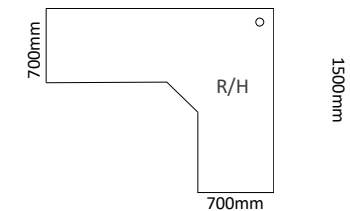

90° CORNER WORKSTATIONS - UNEQUAL LENGTHS			m³
CODE	Unequal Lengths	- 1200 L x ? x 600 d	CKD
ECW-30L	Left Hand - is on 1200 Side	1200 L x 1500 L x 600 d	0.10
ECW-31L	Left Hand - is on 1200 Side	1200 L x 1800 L x 600 d	0.10
ECW-32L	Left Hand - is on 1200 Side	1200 L x 2000 L x 600 d	0.11
ECW-33L	Left Hand - is on 1200 Side	1200 L x 2200 L x 600 d	0.11
ECW-34L	Left Hand - is on 1200 Side	1200 L x 2400 L x 600 d	0.12
ECW-36R	Right Hand - is on 1200 Side	1500 L x 1200 L x 600 d	0.10
ECW-37R	Right Hand - is on 1200 Side	1800 L x 1200 L x 600 d	0.10
ECW-38R	Right Hand - is on 1200 Side	2000 L x 1200 L x 600 d	0.11
ECW-39R	Right Hand - is on 1200 Side	2200 L x 1200 L x 600 d	0.11
ECW-40R	Right Hand - is on 1200 Side	2400 L x 1200 L x 600 d	0.12
CODE	Unequal Lengths	- 1200 L x ? x 700 d	
ECW-41L	Left Hand - is on 1200 Side	1200 L x 1800 L x 700 d	0.12
ECW-42L	Left Hand - is on 1200 Side	1200 L x 2000 L x 700 d	0.12
ECW-43L	Left Hand - is on 1200 Side	1200 L x 2200 L x 700 d	0.13
ECW-44L	Left Hand - is on 1200 Side	1200 L x 2400 L x 700 d	0.13
ECW-46R	Right Hand - is on 1200 Side	1800 L x 1200 L x 700 d	0.12
ECW-47R	Right Hand - is on 1200 Side	2000 L x 1200 L x 700 d	0.12
ECW-48R	Right Hand - is on 1200 Side	2200 L x 1200 L x 700 d	0.13
ECW-49R	Right Hand - is on 1200 Side	2400 L x 1200 L x 700 d	0.13
CODE	Unequal Lengths	- 1500 L x ? x 600 d	
ECW-50L	Left Hand - is on 1500 Side	1500 L x 1800 L x 600 d	0.11
ECW-51L	Left Hand - is on 1500 Side	1500 L x 2000 L x 600 d	0.12
ECW-52L	Left Hand - is on 1500 Side	1500 L x 2200 L x 600 d	0.12
ECW-53L	Left Hand - is on 1500 Side	1500 L x 2400 L x 600 d	0.13
ECW-54R	Right Hand - is on 1500 Side	1800 L x 1500 L x 600 d	0.11
ECW-55R	Right Hand - is on 1500 Side	2000 L x 1500 L x 600 d	0.12
ECW-56R	Right Hand - is on 1500 Side	2200 L x 1500 L x 600 d	0.12
ECW-57R	Right Hand - is on 1500 Side	2400 L x 1500 L x 600 d	0.13
CODE	Unequal Lengths	- 1500 L x ? x 700 d	
ECW-60L	Left Hand - is on 1500 Side	1500 L x 1800 L x 700 d	0.12
ECW-61L	Left Hand - is on 1500 Side	1500 L x 2000 L x 700 d	0.13
ECW-62L	Left Hand - is on 1500 Side	1500 L x 2200 L x 700 d	0.13
ECW-63L	Left Hand - is on 1500 Side	1500 L x 2400 L x 700 d	0.14
ECW-64R	Right Hand - is on 1500 Side	1800 L x 1500 L x 700 d	0.12
ECW-65R	Right Hand - is on 1500 Side	2000 L x 1500 L x 700 d	0.13
ECW-66R	Right Hand - is on 1500 Side	2200 L x 1500 L x 700 d	0.13
ECW-67R	Right Hand - is on 1500 Side	2400 L x 1500 L x 700 d	0.14