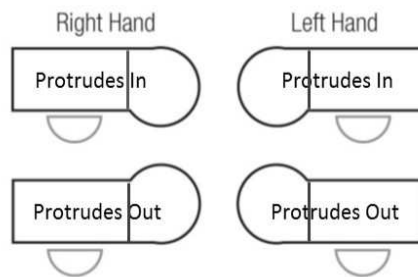

RETURNS for straight desks above			m ³
CODE	RETURNS	450d x 720h	CKD
EDR-45L	Left Hand	600 L x 450 d	0.02
EDR-46L	Left Hand	800 L x 450 d	0.03
EDR-47L	Left Hand	1000 L x 450 d	0.03
EDR-48L	Left Hand	1200 L x 450 d	0.04
EDR-49R	Right Hand	600 L x 450 d	0.02
EDR-50R	Right Hand	800 L x 450 d	0.03
EDR-51R	Right Hand	1000 L x 450 d	0.03
EDR-52R	Right Hand	1200 L x 450 d	0.04
CODE	RETURNS	600d x 720h	
EDR-60L	Left Hand	600 L x 600 d	0.03
EDR-61L	Left Hand	800 L x 600 d	0.03
EDR-62L	Left Hand	801 L x 600 d	0.04
EDR-63L	Left Hand	802 L x 600 d	0.04
EDR-64R	Right Hand	803 L x 600 d	0.03
EDR-65R	Right Hand	804 L x 600 d	0.03
EDR-66R	Right Hand	805 L x 600 d	0.04
EDR-67R	Right Hand	806 L x 600 d	0.04

Desk Returns

L/H Return

R/H Return

R/H Return

Epic Range

Office and Commercial Furniture

Conference Desk Ends

CONFERENCE DESK ENDS			m ³
CODE	TABLE ENDS	Fits 700mm desks	CKD
ECE-30	Protudes OUT from desk	900 dia	0.02
ECE-31	Protudes OUT from desk	1000 dia	0.03
ECE-32	Protudes OUT from desk	1200 dia	0.04
ECE-33	Protudes IN from desk	900 dia	0.02
ECE-34	Protudes IN from desk	1000 dia	0.03
ECE-35	Protudes IN from desk	1200 dia	0.04
CODE	TABLE ENDS	Fits 800mm desks	
ECE-40	Protudes OUT from desk	1000 dia	0.03
ECE-41	Protudes OUT from desk	1200 dia	0.04
ECE-43	Protudes IN from desk	1000 dia	0.03
ECE-44	Protudes IN from desk	1200 dia	0.04

Layout Options;

Made up of a;
Straight desk
Desk return
& Conference End (Right Hand Protuding out)

Made up of a;
Workstation
& Conference End (Left Hand Protuding in)

Made up of a;
Workstation
& Conference End (Left Hand Protuding out)