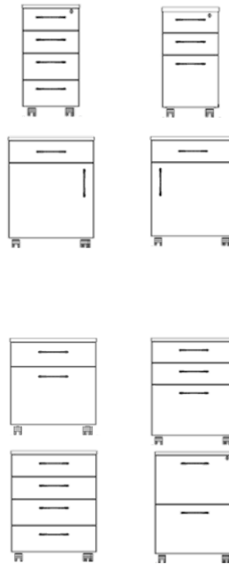

Epic Range

Office and Commercial Furniture

Mobile Drawers

MOBILE DRAWERS			m ³
FITS UNDER ALL WORKSTATIONS & DESKS			CKD
CODE	Narrow width Mobiles		
EMN-40	4 std drawers -narrow width	310 w 450 d 630 h	0.09
EMN-44L	4 std drawers -narrow, locking	310 w 450 d 630 h	0.09
EMN-45	2 drws & 1 file drw-narrow width	310 w 450 d 630 h	0.09
EMN-46L	2 drws & 1 file drw-narrow, locking	310 w 450 d 630 h	0.09
CODE	Standard width Mobiles		
EM-49	Open mobile 1 adjustable shelf	467 w 455 d 630 h	0.14
EM-50	1 drw & cupboard - left Hung	467 w 455 d 630 h	0.14
EM-52	1 drw & cupboard - Right Hung	467 w 455 d 630 h	0.14
EM-60	1 drw & 1 file drawer	467 w 455 d 503 h	0.11
EM-66L	1 drw & 1 file drawer - locking	467 w 455 d 503 h	0.11
EM-70	2 drw & 1 file drawer	467 w 455 d 630 h	0.14
EM-77L	2 drw & 1 file drawer - locking	467 w 455 d 630 h	0.14
EM-80	4 drawer	467 w 455 d 630 h	0.14
EM-88L	4 drawer - locking	467 w 455 d 630 h	0.14
EM-90L	2 file drawers - locking	467 w 455 d 678 h	0.15

FIXED DRAWER PEDESTALS			m ³
CODE	Fixes under Desks & Workstation Tops - 304w		CKD
EFD-91	1 drawer	304 w 472 d 140 h	0.02
EFD-92	2 drawer	304 w 472 d 270 h	0.04
EFD-93	3 drawer	304 w 472 d 415 h	0.05
CODE	Fixes under Desks & Workstation Tops - 467w		
EFD-94	1 drawer	467 w 472 d 140 h	0.03
EFD-95	2 drawer	467 w 472 d 270 h	0.05
EFD-96	3 drawer	467 w 472 d 415 h	0.08
EFD-97	1 drawer + 1 file drawer	467 w 472 d 452 h	0.10