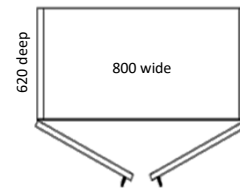

WARDROBES			m³
CODE	WARDROBE - Shelf & Rail	600w x 540d	CKD
EWA-10	1 door,1 shelf,1 rail, L/H hung	1800 h 600 w 540 d	0.58
EWA-11L	1 dr,1 shelf,1 rail, L/H hung -locking	1800 h 600 w 540 d	0.58
EWA-12	1 door,1 shelf,1 rail, R/H hung	1800 h 600 w 540 d	0.58
EWA-13L	1 dr,1 shelf,1 rail, R/H hung -locking	1800 h 600 w 540 d	0.58
EWA-14	1 door,1 shelf,1 rail, L/H hung	2000 h 600 w 540 d	0.65
EWA-15L	1 dr,1 shelf,1 rail, L/H hung -locking	2000 h 600 w 540 d	0.65
EWA-16	1 door,1 shelf,1 rail, R/H hung	2000 h 600 w 540 d	0.65
EWA-17L	1 dr,1 shelf,1 rail, R/H hung -locking	2000 h 600 w 540 d	0.65
CODE	WARDROBE - Shelf & Rail	800w x 540d	
EWA-20	2 door,1 shelf & 1 rail	1800 h 800 w 540 d	0.78
EWA-21L	2 door,1 shelf & 1 rail - Locking	1800 h 800 w 540 d	0.78
EWA-22	2 door,1 shelf & 1 rail	2000 h 800 w 540 d	0.86
EWA-23L	2 door,1 shelf & 1 rail - Locking	2000 h 800 w 540 d	0.86
CODE	WARDROBE - Shelf & Rail	900w x 540d	
EWA-30	2 door,1 shelf & 1 rail	1800 h 600 w 420 d	0.43
EWA-31L	2 door,1 shelf & 1 rail - Locking	1800 h 600 w 420 d	0.43
EWA-32	2 door,1 shelf & 1 rail	2000 h 600 w 420 d	0.50
EWA-33L	2 door,1 shelf & 1 rail - Locking	2000 h 600 w 420 d	0.50

Cupboards