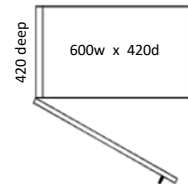

## Cupboards

CUPBOARDS			m <sup>3</sup>
CODE	CUPBOARDS - Adj shelves	600w x 340d	CKD
ECU-30	1 door,2 shelves,L/H hung	1200 h 600 w 340 d	0.25
ECU-31L	1 door,2 shelves,L/H hung -locking	1200 h 600 w 340 d	0.25
ECU-32	1 door,3 shelves,L/H hung	1600 h 600 w 340 d	0.33
ECU-33L	1 door,3 shelves,L/H hung -locking	1600 h 600 w 340 d	0.33
ECU-34	1 door,3 shelves,L/H hung	1800 h 600 w 340 d	0.37
ECU-35L	1 door,3 shelves,L/H hung -locking	1800 h 600 w 340 d	0.37
ECU-36	1 door,2 shelves,R/H hung	1200 h 600 w 340 d	0.25
ECU-37L	1 door,2 shelves,R/H hung -locking	1200 h 600 w 340 d	0.25
ECU-38	1 door,3 shelves,R/H hung	1600 h 600 w 340 d	0.33
ECU-39L	1 door,3 shelves,R/H hung -locking	1600 h 600 w 340 d	0.33
ECU-40	1 door,3 shelves,R/H hung	1800 h 600 w 340 d	0.34
ECU-41L	1 door,3 shelves,R/H hung -locking	1800 h 600 w 340 d	0.34
ECU-42	1 door,4 shelves,R/H hung	2000 h 600 w 340 d	0.41
ECU-43L	1 door,4 shelves,R/H hung -locking	2000 h 600 w 340 d	0.41
CODE	CUPBOARDS - Adj shelves	800w x 340d	
ECU-45	2 door, 2 shelves	1200 h 800 w 340 d	0.33
ECU-46L	2 door, 2 shelves, - locking	1200 h 800 w 340 d	0.33
ECU-47	2 door, 3 shelves	1600 h 800 w 340 d	0.44
ECU-48L	2 door, 3 shelves, - locking	1600 h 800 w 340 d	0.44
ECU-49	2 door, 3 shelves	1800 h 800 w 340 d	0.49
ECU-50L	2 door, 3 shelves, - locking	1800 h 800 w 340 d	0.49
ECU-51	2 door, 4 shelves	2000 h 800 w 340 d	0.55
ECU-52L	2 door, 4 shelves, - locking	2000 h 800 w 340 d	0.55
CODE	CUPBOARDS - Adj shelves	900w x 340d	
ECU-53	2 door, 2 shelves	1200 h 900 w 340 d	0.37
ECU-54L	2 door, 2 shelves - locking	1200 h 900 w 340 d	0.37
ECU-55	2 door, 3 shelves	1800 h 900 w 340 d	0.56
ECU-56L	2 door, 3 shelves, - locking	1800 h 900 w 340 d	0.56
ECU-57	2 door, 4 shelves	2000 h 900 w 340 d	0.62
ECU-58L	2 door, 4 shelves, - locking	2000 h 900 w 340 d	0.62
CODE	CUPBOARDS - Adj shelves	600w x 420d	
ECU-60	1 door,2 shelves,L/H hung	1200 h 600 w 420 d	0.31
ECU-61L	1 door,2 shelves,L/H hung -locking	1200 h 600 w 420 d	0.31
ECU-62	1 door,3 shelves,L/H hung	1600 h 600 w 420 d	0.41
ECU-63L	1 door,3 shelves,L/H hung -locking	1600 h 600 w 420 d	0.41
ECU-64	1 door,3 shelves,L/H hung	1800 h 600 w 420 d	0.46
ECU-65L	1 door,3 shelves,L/H hung -locking	1800 h 600 w 420 d	0.46
ECU-66	1 door,2 shelves,R/H hung	1200 h 600 w 420 d	0.31
ECU-67L	1 door,2 shelves,R/H hung -locking	1200 h 600 w 420 d	0.31
ECU-68	1 door,3 shelves,R/H hung	1600 h 600 w 420 d	0.41
ECU-69L	1 door,3 shelves,R/H hung -locking	1600 h 600 w 420 d	0.41
ECU-70	1 door,3 shelves,R/H hung	1800 h 600 w 420 d	0.46
ECU-71L	1 door,3 shelves,R/H hung -locking	1800 h 600 w 420 d	0.46
ECU-72	1 door,4 shelves,R/H hung	2000 h 600 w 420 d	0.51
ECU-73L	1 door,4 shelves,R/H hung -locking	2000 h 600 w 420 d	0.51