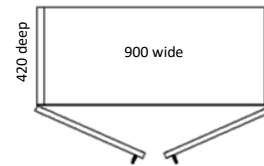

WARDROBES			m³
CODE	WARDROBE - Shelf & Rail	600w x 540d	CKD
EWA-10	1 door,1 shelf,1 rail, L/H hung	1800 h 600 w 540 d	0.58
EWA-11L	1 dr,1 shelf,1 rail, L/H hung -locking	1800 h 600 w 540 d	0.58
EWA-12	1 door,1 shelf,1 rail, R/H hung	1800 h 600 w 540 d	0.58
EWA-13L	1 dr,1 shelf,1 rail, R/H hung -locking	1800 h 600 w 540 d	0.58
EWA-14	1 door,1 shelf,1 rail, L/H hung	2000 h 600 w 540 d	0.65
EWA-15L	1 dr,1 shelf,1 rail, L/H hung -locking	2000 h 600 w 540 d	0.65
EWA-16	1 door,1 shelf,1 rail, R/H hung	2000 h 600 w 540 d	0.65
EWA-17L	1 dr,1 shelf,1 rail, R/H hung -locking	2000 h 600 w 540 d	0.65
CODE	WARDROBE - Shelf & Rail	800w x 540d	
EWA-20	2 door,1 shelf & 1 rail	1800 h 800 w 540 d	0.78
EWA-21L	2 door,1 shelf & 1 rail - Locking	1800 h 800 w 540 d	0.78
EWA-22	2 door,1 shelf & 1 rail	2000 h 800 w 540 d	0.86
EWA-23L	2 door,1 shelf & 1 rail - Locking	2000 h 800 w 540 d	0.86
CODE	WARDROBE - Shelf & Rail	900w x 540d	
EWA-30	2 door,1 shelf & 1 rail	1800 h 600 w 420 d	0.43
EWA-31L	2 door,1 shelf & 1 rail - Locking	1800 h 600 w 420 d	0.43
EWA-32	2 door,1 shelf & 1 rail	2000 h 600 w 420 d	0.50
EWA-33L	2 door,1 shelf & 1 rail - Locking	2000 h 600 w 420 d	0.50

Cupboards