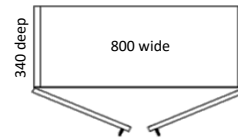

## Cupboards

CUPBOARDS			m <sup>3</sup>
CODE	CUPBOARDS - Adj shelves	600w x 340d	CKD
ECU-30	1 door,2 shelves,L/H hung	1200 h 600 w 340 d	0.25
ECU-31L	1 door,2 shelves,L/H hung -locking	1200 h 600 w 340 d	0.25
ECU-32	1 door,3 shelves,L/H hung	1600 h 600 w 340 d	0.33
ECU-33L	1 door,3 shelves,L/H hung -locking	1600 h 600 w 340 d	0.33
ECU-34	1 door,3 shelves,L/H hung	1800 h 600 w 340 d	0.37
ECU-35L	1 door,3 shelves,L/H hung -locking	1800 h 600 w 340 d	0.37
ECU-36	1 door,2 shelves,R/H hung	1200 h 600 w 340 d	0.25
ECU-37L	1 door,2 shelves,R/H hung -locking	1200 h 600 w 340 d	0.25
ECU-38	1 door,3 shelves,R/H hung	1600 h 600 w 340 d	0.33
ECU-39L	1 door,3 shelves,R/H hung -locking	1600 h 600 w 340 d	0.33
ECU-40	1 door,3 shelves,R/H hung	1800 h 600 w 340 d	0.34
ECU-41L	1 door,3 shelves,R/H hung -locking	1800 h 600 w 340 d	0.34
ECU-42	1 door,4 shelves,R/H hung	2000 h 600 w 340 d	0.41
ECU-43L	1 door,4 shelves,R/H hung -locking	2000 h 600 w 340 d	0.41
CODE	CUPBOARDS - Adj shelves	800w x 340d	
ECU-45	2 door, 2 shelves	1200 h 800 w 340 d	0.33
ECU-46L	2 door, 2 shelves, - locking	1200 h 800 w 340 d	0.33
ECU-47	2 door, 3 shelves	1600 h 800 w 340 d	0.44
ECU-48L	2 door, 3 shelves, - locking	1600 h 800 w 340 d	0.44
ECU-49	2 door, 3 shelves	1800 h 800 w 340 d	0.49
ECU-50L	2 door, 3 shelves, - locking	1800 h 800 w 340 d	0.49
ECU-51	2 door, 4 shelves	2000 h 800 w 340 d	0.55
ECU-52L	2 door, 4 shelves, - locking	2000 h 800 w 340 d	0.55
CODE	CUPBOARDS - Adj shelves	900w x 340d	
ECU-53	2 door, 2 shelves	1200 h 900 w 340 d	0.37
ECU-54L	2 door, 2 shelves - locking	1200 h 900 w 340 d	0.37
ECU-55	2 door, 3 shelves	1800 h 900 w 340 d	0.56
ECU-56L	2 door, 3 shelves, - locking	1800 h 900 w 340 d	0.56
ECU-57	2 door, 4 shelves	2000 h 900 w 340 d	0.62
ECU-58L	2 door, 4 shelves, - locking	2000 h 900 w 340 d	0.62
CODE	CUPBOARDS - Adj shelves	600w x 420d	
ECU-60	1 door,2 shelves,L/H hung	1200 h 600 w 420 d	0.31
ECU-61L	1 door,2 shelves,L/H hung -locking	1200 h 600 w 420 d	0.31
ECU-62	1 door,3 shelves,L/H hung	1600 h 600 w 420 d	0.41
ECU-63L	1 door,3 shelves,L/H hung -locking	1600 h 600 w 420 d	0.41
ECU-64	1 door,3 shelves,L/H hung	1800 h 600 w 420 d	0.46
ECU-65L	1 door,3 shelves,L/H hung -locking	1800 h 600 w 420 d	0.46
ECU-66	1 door,2 shelves,R/H hung	1200 h 600 w 420 d	0.31
ECU-67L	1 door,2 shelves,R/H hung -locking	1200 h 600 w 420 d	0.31
ECU-68	1 door,3 shelves,R/H hung	1600 h 600 w 420 d	0.41
ECU-69L	1 door,3 shelves,R/H hung -locking	1600 h 600 w 420 d	0.41
ECU-70	1 door,3 shelves,R/H hung	1800 h 600 w 420 d	0.46
ECU-71L	1 door,3 shelves,R/H hung -locking	1800 h 600 w 420 d	0.46
ECU-72	1 door,4 shelves,R/H hung	2000 h 600 w 420 d	0.51
ECU-73L	1 door,4 shelves,R/H hung -locking	2000 h 600 w 420 d	0.51