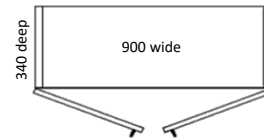

## Cupboards

CUPBOARDS			m <sup>3</sup>
CODE	CUPBOARDS - Adj shelves	600w x 340d	CKD
ECU-30	1 door,2 shelves,L/H hung	1200 h 600 w 340 d	0.25
ECU-31L	1 door,2 shelves,L/H hung -locking	1200 h 600 w 340 d	0.25
ECU-32	1 door,3 shelves,L/H hung	1600 h 600 w 340 d	0.33
ECU-33L	1 door,3 shelves,L/H hung -locking	1600 h 600 w 340 d	0.33
ECU-34	1 door,3 shelves,L/H hung	1800 h 600 w 340 d	0.37
ECU-35L	1 door,3 shelves,L/H hung -locking	1800 h 600 w 340 d	0.37
ECU-36	1 door,2 shelves,R/H hung	1200 h 600 w 340 d	0.25
ECU-37L	1 door,2 shelves,R/H hung -locking	1200 h 600 w 340 d	0.25
ECU-38	1 door,3 shelves,R/H hung	1600 h 600 w 340 d	0.33
ECU-39L	1 door,3 shelves,R/H hung -locking	1600 h 600 w 340 d	0.33
ECU-40	1 door,3 shelves,R/H hung	1800 h 600 w 340 d	0.34
ECU-41L	1 door,3 shelves,R/H hung -locking	1800 h 600 w 340 d	0.34
ECU-42	1 door,4 shelves,R/H hung	2000 h 600 w 340 d	0.41
ECU-43L	1 door,4 shelves,R/H hung -locking	2000 h 600 w 340 d	0.41
CODE	CUPBOARDS - Adj shelves	800w x 340d	
ECU-45	2 door, 2 shelves	1200 h 800 w 340 d	0.33
ECU-46L	2 door, 2 shelves, - locking	1200 h 800 w 340 d	0.33
ECU-47	2 door, 3 shelves	1600 h 800 w 340 d	0.44
ECU-48L	2 door, 3 shelves, - locking	1600 h 800 w 340 d	0.44
ECU-49	2 door, 3 shelves	1800 h 800 w 340 d	0.49
ECU-50L	2 door, 3 shelves, - locking	1800 h 800 w 340 d	0.49
ECU-51	2 door, 4 shelves	2000 h 800 w 340 d	0.55
ECU-52L	2 door, 4 shelves, - locking	2000 h 800 w 340 d	0.55
CODE	CUPBOARDS - Adj shelves	900w x 340d	
ECU-53	2 door, 2 shelves	1200 h 900 w 340 d	0.37
ECU-54L	2 door, 2 shelves - locking	1200 h 900 w 340 d	0.37
ECU-55	2 door, 3 shelves	1800 h 900 w 340 d	0.56
ECU-56L	2 door, 3 shelves, - locking	1800 h 900 w 340 d	0.56
ECU-57	2 door, 4 shelves	2000 h 900 w 340 d	0.62
ECU-58L	2 door, 4 shelves, - locking	2000 h 900 w 340 d	0.62
CODE	CUPBOARDS - Adj shelves	600w x 420d	
ECU-60	1 door,2 shelves,L/H hung	1200 h 600 w 420 d	0.31
ECU-61L	1 door,2 shelves,L/H hung -locking	1200 h 600 w 420 d	0.31
ECU-62	1 door,3 shelves,L/H hung	1600 h 600 w 420 d	0.41
ECU-63L	1 door,3 shelves,L/H hung -locking	1600 h 600 w 420 d	0.41
ECU-64	1 door,3 shelves,L/H hung	1800 h 600 w 420 d	0.46
ECU-65L	1 door,3 shelves,L/H hung -locking	1800 h 600 w 420 d	0.46
ECU-66	1 door,2 shelves,R/H hung	1200 h 600 w 420 d	0.31
ECU-67L	1 door,2 shelves,R/H hung -locking	1200 h 600 w 420 d	0.31
ECU-68	1 door,3 shelves,R/H hung	1600 h 600 w 420 d	0.41
ECU-69L	1 door,3 shelves,R/H hung -locking	1600 h 600 w 420 d	0.41
ECU-70	1 door,3 shelves,R/H hung	1800 h 600 w 420 d	0.46
ECU-71L	1 door,3 shelves,R/H hung -locking	1800 h 600 w 420 d	0.46
ECU-72	1 door,4 shelves,R/H hung	2000 h 600 w 420 d	0.51
ECU-73L	1 door,4 shelves,R/H hung -locking	2000 h 600 w 420 d	0.51