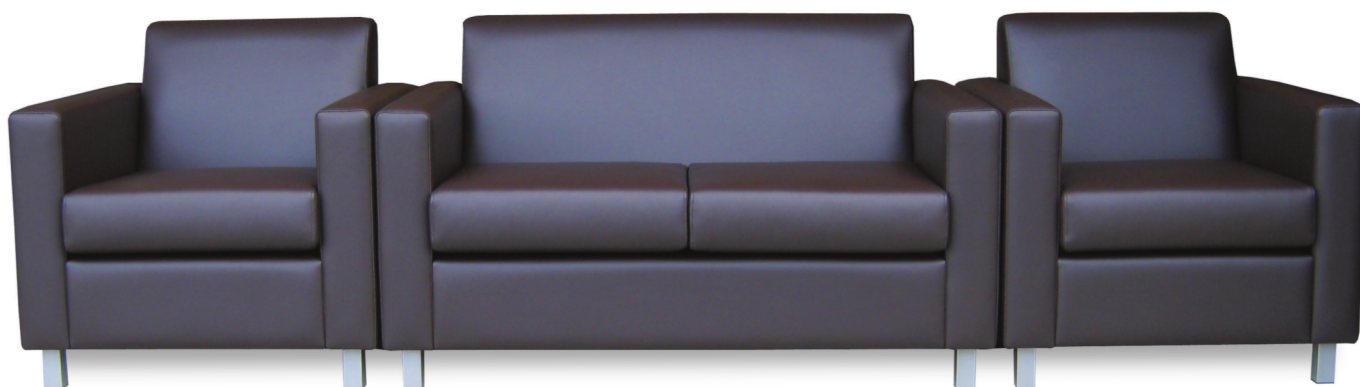

COSMO

The COSMO is a compact contemporary style, and comes standard with metal powder-coated legs and high density seat foam.

Available in a huge range of covering options – fabrics, vinyls or leather and comes complete with a 10year guarantee.

COSMO DIMENSIONS