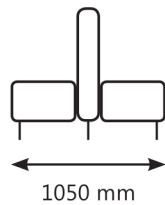

BALANCE

The BALANCE is a contemporary booth seat styled design, available single or double sided. Ideal for the application of free standing seating, and comes standard with metal powder-coated legs and high density seat foam. Available in a huge range of covering options – fabrics, vinyls or leather and comes complete with a 10year guarantee.

BALANCE DIMENSIONS

Double Sided

Single Sided

E sales@pollett.co.nz | P 06 8435800