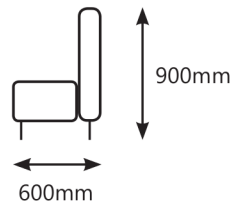

BALANCE

The BALANCE is a contemporary booth seat styled design, available single or double sided. Ideal for the application of free standing seating, and comes standard with metal powder-coated legs and high density seat foam. Available in a huge range of covering options – fabrics, vinyls or leather and comes complete with a 10year guarantee.

BALANCE DIMENSIONS

Double Sided

Single Sided

E sales@pollett.co.nz | P 06 8435800