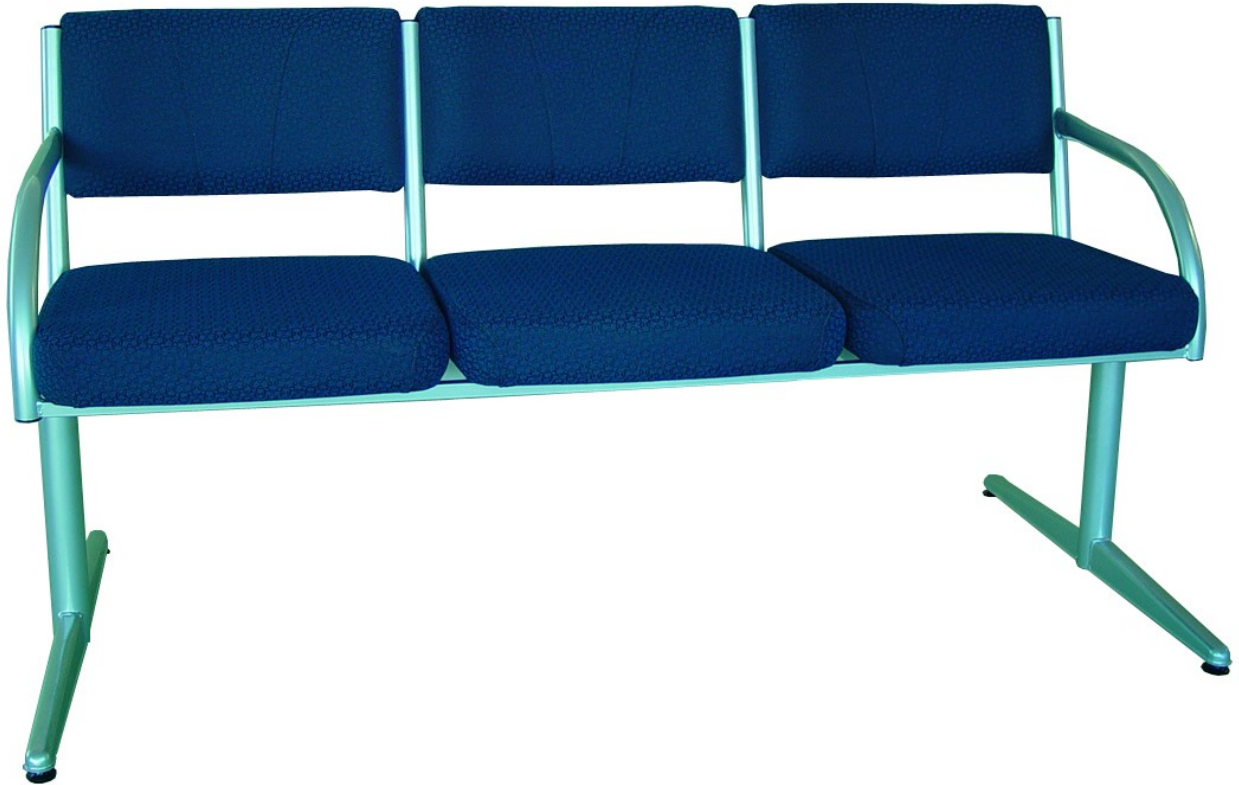

APOLLO BEAM

Description :

32mm Ø Tube Construction

490mm seat height

Upholstery available in a range of fabrics and vinyls

Frames available in powdercoat or chrome finish

Available in 2, 3 and 4 seater option