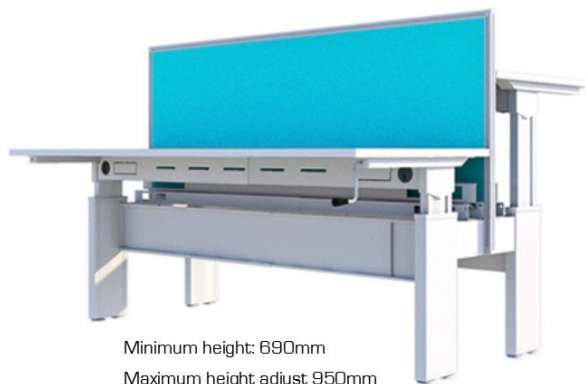

## Specifications

Desk top height adjustable between 690 - 950mm

Desk beam telescopic between 1400 - 1800mm

### Mobile Drawer and Caddy Unit

- Mobile Caddy - Drawer unit with open shelving
- Height adjustable shelving in caddy
- Various mobile configurations: 2 pencil drawer & 1 file drawer, 2 file drawers or 4 pencil drawers
- Lockable or non-locking
- Various Melteca colours available

### Desklink Desk System

- Desk top range from 1400 - 1800L x 700 - 750D
- Fixed, User and Tech adjust systems
- Robust steel frame
- Cable tray ready
- Allows for mounting of power and data outlets in desk beam
- Desk beam telescopic
- Height adjustable between 690 and 950mm where applicable
- Standard white powdercoat finish

Stand alone option

Minimum height: 690mm  
Maximum height adjust 950mm