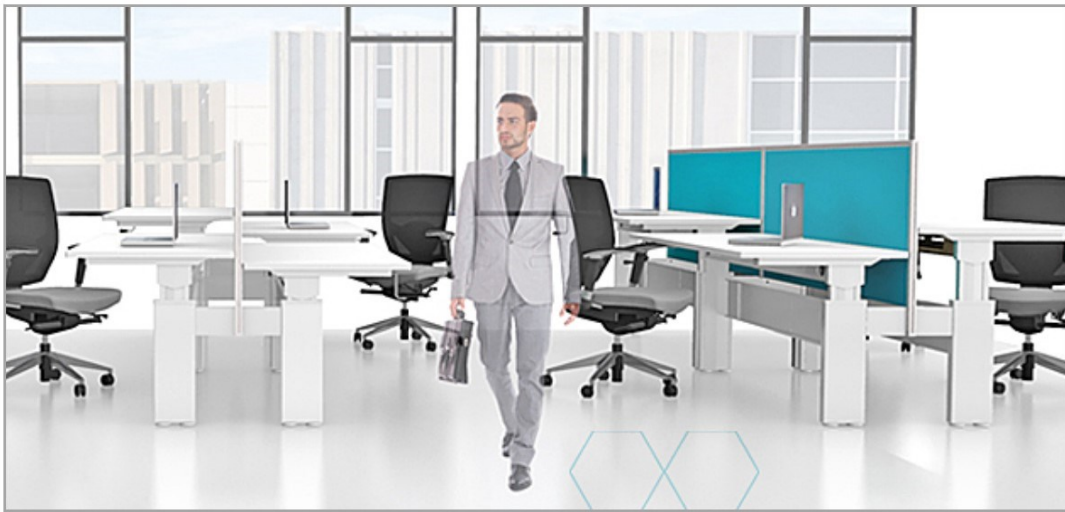

Mobile Drawer and Caddy Unit

- Mobile Caddy - Drawer unit with open shelving
- Height adjustable shelving in caddy
- Various mobile configurations: 2 pencil drawer & 1 file drawer, 2 file drawers or 4 pencil drawers
- Lockable or non-locking
- Various Melteca colours available

Desklink Desk System

- Desk top range from 1400 - 1800L x 700 - 750D
- Fixed, User and Tech adjust systems
- Robust steel frame
- Cable tray ready
- Allows for mounting of power and data outlets in desk beam
- Desk beam telescopic
- Height adjustable between 690 and 950mm where applicable
- Standard white powdercoat finish

Partition

- Cube 30 solid screen 30mm thick
- Height and width made to suit
- Fully pinnable
- Acoustic properties with noise absorption effect
- Fabric cover, many options available
- Strong aluminium surrounds
- Standard white powdercoat finish
- Shelf rail

Team Air Task Chair

- 60mm Castors
- Seat height, back tilt and seat tilt adjustment
- Lumbar - adjustable height
- AFRDI Level 6
- 10 Year warranty