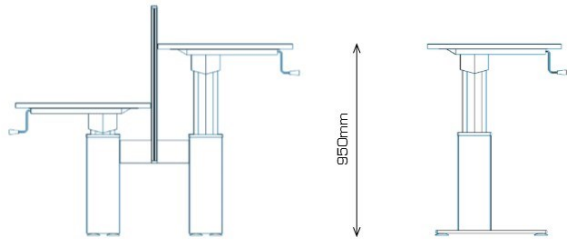

## Specifications

Desk top height adjustable between 690 - 950mm

Desk beam telescopic between 1400 - 1800mm

### Desklink Desk System

- Desk top range from 1400 - 1800L x 700 - 750D
- Fixed, User and Tech adjust systems
- Robust steel frame
- Cable tray ready
- Allows for mounting of power and data outlets in desk beam
- Desk beam telescopic
- Height adjustable between 690 and 950mm where applicable
- Standard white powdercoat finish

Stand alone option

Minimum height: 690mm  
Maximum height adjust 950mm