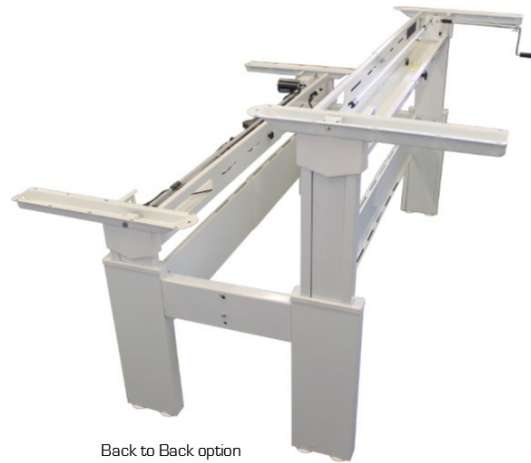

Back to Back option