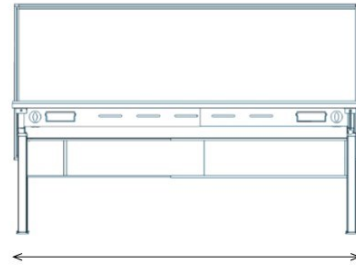

## Specifications

Desk top height adjustable between 690 - 950mm

Desk beam telescopic between 1400 - 1800mm

### Desklink Desk System

- Desk top range from 1400 - 1800L x 700 - 750D
- Fixed, User and Tech adjust systems
- Robust steel frame
- Cable tray ready
- Allows for mounting of power and data outlets in desk beam
- Desk beam telescopic
- Height adjustable between 690 and 950mm where applicable
- Standard white powdercoat finish

Stand alone option

Minimum height: 690mm  
Maximum height adjust 950mm