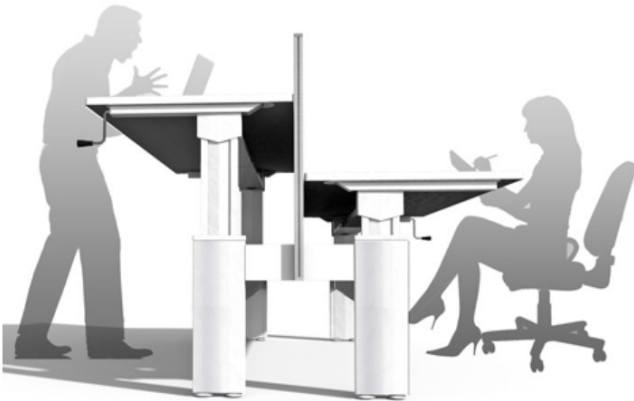

## Specifications

Desk top height adjustable between 690 - 950mm

Desk beam telescopic between 1400 - 1800mm

## Height Adjustable Options

- User (Crank Handle) Adjust
- Tech Adjust

Steel frame design facilitates assembly of either Fixed, User or Tech adjust systems

Back to Back option

Stand Alone option

11 Carnegie Road  
Onekawa  
Napier  
Ph 06 8355800  
E sales@pollett.co.nz

### Mobile Drawer and Caddy Unit

- Mobile Caddy - Drawer unit with open shelving
- Height adjustable shelving in caddy
- Various mobile configurations: 2 pencil drawer & 1 file drawer, 2 file drawers or 4 pencil drawers
- Lockable or non-locking
- Various Melteca colours available

### Desklink Desk System

- Desk top range from 1400 - 1800L x 700 - 750D
- Fixed, User and Tech adjust systems
- Robust steel frame
- Cable tray ready
- Allows for mounting of power and data outlets in desk beam
- Desk beam telescopic
- Height adjustable between 690 and 950mm where applicable
- Standard white powdercoat finish