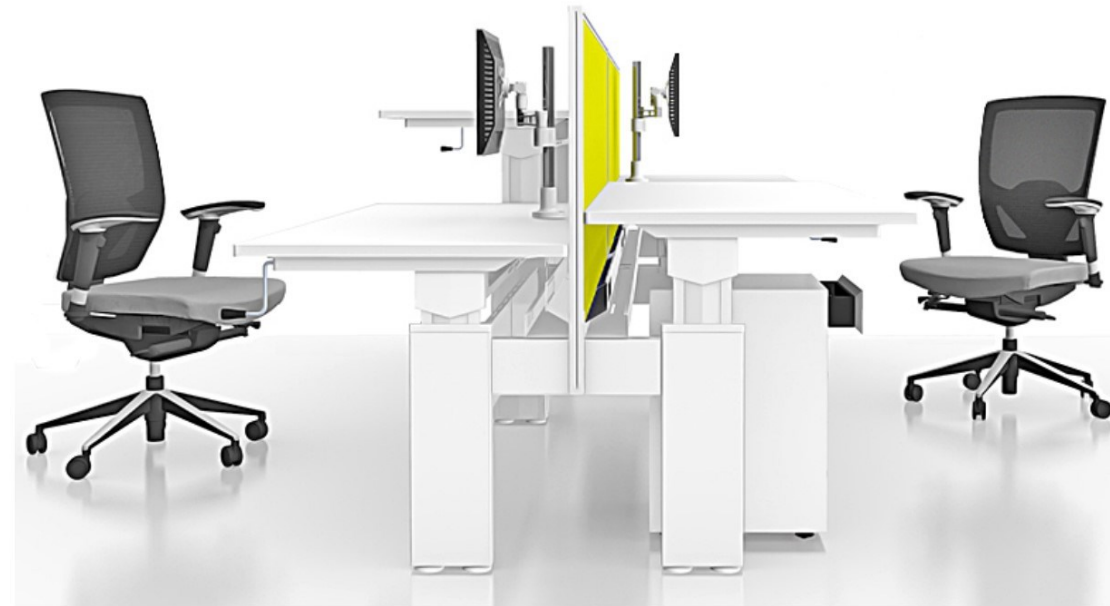

11 Carnegie Road
Onekawa
Napier
Ph 06 8355800
E sales@pollett.co.nz