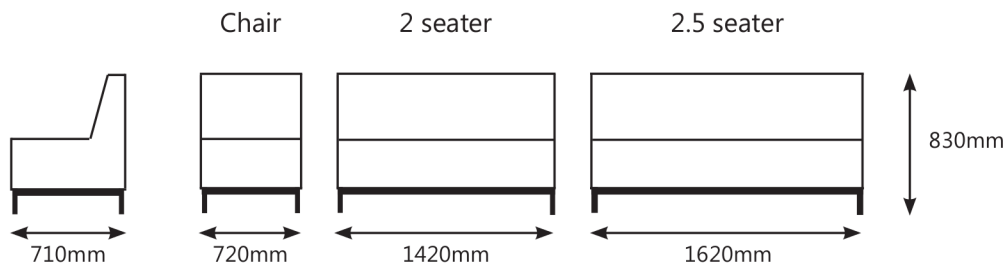

E sales@pollett.co.nz | P 06 8435800