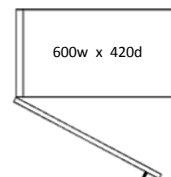

Epic Range

Office and Commercial Furniture

Cupboards

CUPBOARDS		
CODE	CUPBOARDS - Adj shelves	600w x 340d
ECU-30	1 door,2 shelves,L/H hung	1200 h 600 w 340 d
ECU-31L	1 door,2 shelves,L/H hung -locking	1200 h 600 w 340 d
ECU-32	1 door,3 shelves,L/H hung	1600 h 600 w 340 d
ECU-33L	1 door,3 shelves,L/H hung -locking	1600 h 600 w 340 d
ECU-34	1 door,3 shelves,L/H hung	1800 h 600 w 340 d
ECU-35L	1 door,3 shelves,L/H hung -locking	1800 h 600 w 340 d
ECU-36	1 door,2 shelves,R/H hung	1200 h 600 w 340 d
ECU-37L	1 door,2 shelves,R/H hung -locking	1200 h 600 w 340 d
ECU-38	1 door,3 shelves,R/H hung	1600 h 600 w 340 d
ECU-39L	1 door,3 shelves,R/H hung -locking	1600 h 600 w 340 d
ECU-40	1 door,3 shelves,R/H hung	1800 h 600 w 340 d
ECU-41L	1 door,3 shelves,R/H hung -locking	1800 h 600 w 340 d
ECU-42	1 door,4 shelves,R/H hung	2000 h 600 w 340 d
ECU-43L	1 door,4 shelves,R/H hung -locking	2000 h 600 w 340 d
CODE	CUPBOARDS - Adj shelves	800w x 340d
ECU-45	2 door, 2 shelves	1200 h 800 w 340 d
ECU-46L	2 door, 2 shelves, - locking	1200 h 800 w 340 d
ECU-47	2 door, 3 shelves	1600 h 800 w 340 d
ECU-48L	2 door, 3 shelves, - locking	1600 h 800 w 340 d
ECU-49	2 door, 3 shelves	1800 h 800 w 340 d
ECU-50L	2 door, 3 shelves, - locking	1800 h 800 w 340 d
ECU-51	2 door, 4 shelves	2000 h 800 w 340 d
ECU-52L	2 door, 4 shelves, - locking	2000 h 800 w 340 d
CODE	CUPBOARDS - Adj shelves	900w x 340d
ECU-55	2 door, 3 shelves	1800 h 900 w 340 d
ECU-56L	2 door, 3 shelves, - locking	1800 h 900 w 340 d
ECU-57	2 door, 4 shelves	2000 h 900 w 340 d
ECU-58L	2 door, 4 shelves, - locking	2000 h 900 w 340 d
CODE	CUPBOARDS - Adj shelves	600w x 420d
ECU-60	1 door,2 shelves,L/H hung	1200 h 600 w 420 d
ECU-61L	1 door,2 shelves,L/H hung -locking	1200 h 600 w 420 d
ECU-62	1 door,3 shelves,L/H hung	1600 h 600 w 420 d
ECU-63L	1 door,3 shelves,L/H hung -locking	1600 h 600 w 420 d
ECU-64	1 door,3 shelves,L/H hung	1800 h 600 w 420 d
ECU-65L	1 door,3 shelves,L/H hung -locking	1800 h 600 w 420 d
ECU-66	1 door,2 shelves,R/H hung	1200 h 600 w 420 d
ECU-67L	1 door,2 shelves,R/H hung -locking	1200 h 600 w 420 d
ECU-68	1 door,3 shelves,R/H hung	1600 h 600 w 420 d
ECU-69L	1 door,3 shelves,R/H hung -locking	1600 h 600 w 420 d
ECU-70	1 door,3 shelves,R/H hung	1800 h 600 w 420 d
ECU-71L	1 door,3 shelves,R/H hung -locking	1800 h 600 w 420 d
ECU-72	1 door,4 shelves,R/H hung	2000 h 600 w 420 d
ECU-73L	1 door,4 shelves,R/H hung -locking	2000 h 600 w 420 d