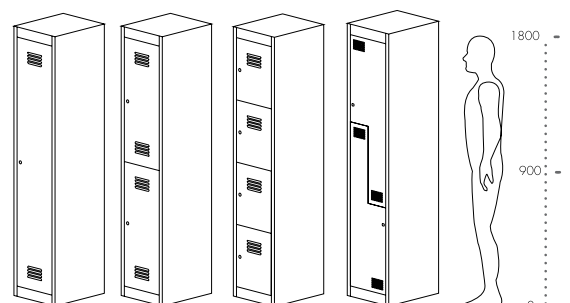

Locking systems

Latchlock

For use with a padlock with 6.3mm shank. Single point locking only.

Camlock

Small flush fitting lock. Single point locking only.

Large Flush Handle

Large handle with built in lock. Can be used for single point locking or fitted with lockrods for three point locking.

Standard colours

Black

High Voltage

Silver Comet

Oyster Grey

White Satin

Deep Sea

Midnight Blue

Rivergum

Dune

Flame Red

Extra colours | surcharge will apply

Note: All products & specifications are subject to change without prior notice.

Colours are as accurate as printing processes will allow. Standard Colours may change over time.