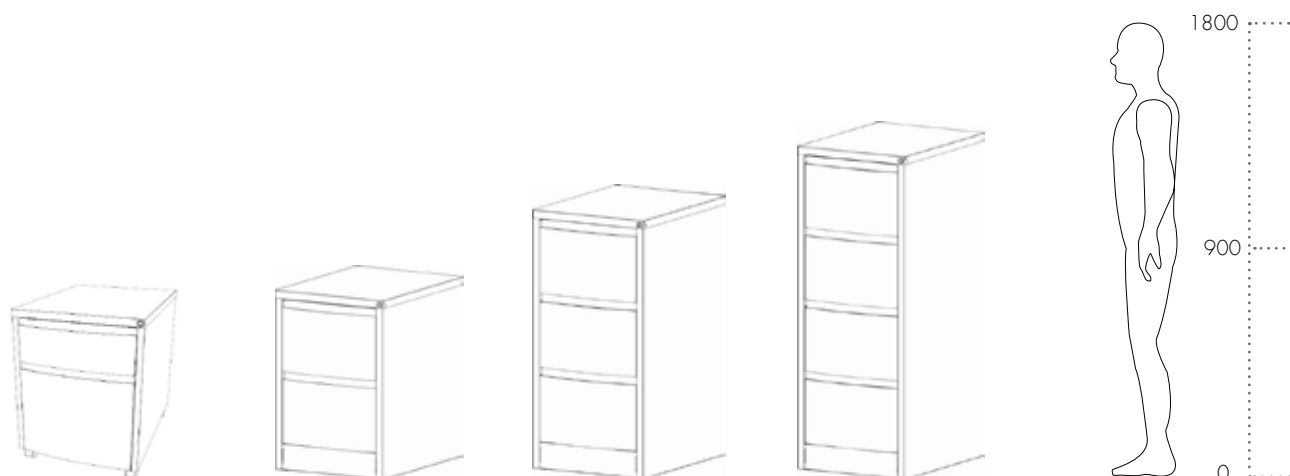

Storage | kurve filing cabinets

description	code	external dimensions (mm)	internal dimensions (mm - per filing drawer)	total storage capacity (suspension filing)	maximum weight (loading per drawer)	weight of cabinet
1 ½ drawer cabinet	501-0014	476w x 569d x 610h	380w x 570d x 250h	0.57 lineal metres	30 kgs	21 kgs
2 drawer cabinet	60802	494w x 644d x 728h	380w x 570d x 250h	1.13 lineal metres	30 kgs	24 kgs
3 drawer cabinet	60803	494w x 644d x 1020h	380w x 570d x 250h	1.70 lineal metres	30 kgs	33 kgs
4 drawer cabinet	60804	494w x 644d x 1312h	380w x 570d x 250h	2.26 lineal metres	30 kgs	45.1 kgs

Standard colours

Extra colours | surcharge will apply

- Black
- High Voltage
- Silver Comet
- Oyster Grey
- White Satin
- Deep Sea
- Midnight Blue
- Rivergum
- Dune
- Flame Red

Note: All products & specifications are subject to change without prior notice.
Colours are as accurate as printing processes will allow. Standard Colours may change over time.